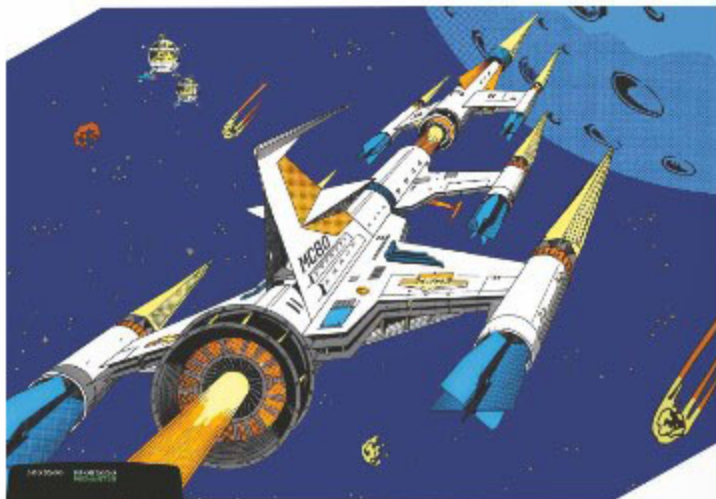

SUPER GAME
MODULE™
REQUIRED

1 MBT

FOR ONE
OR TWO
PLAYERS

MOON CRESTA

Nichibutsu

GENRE

Shooter

SG2804

- **Super Faithful Moon Cresta:** Experience the first-ever super faithful version of Moon Cresta for your ColecoVision.
- **Two Games in One:** Enjoy Moon Cresta and its Century variation, Eagle, in a single package.
- **High Score Saving:** Your high scores are saved separately for each game.

The war has begun, and it's spreading throughout our galaxy. The almighty Aliens are advancing towards planet Earth, and a horrific battle is upon us. With each wave, the Alien invasion grows stronger, leaving humanity with only one weapon that can turn the tide: the Moon Cresta, a three-stage multi-fire rocket. It's our only hope for success in this desperate fight for survival. Get ready to blast off into an unforgettable gaming experience with Moon Crest and its thrilling Eagle expansion.

GENRE

Maze

SG2803

PAC-MAN DX

namco

SUPER GAME
MODULE™
REQUIRED

1 MBT

FOR ONE
OR TWO
PLAYERS

- **Updated Pac-Man Collection:** Experience an updated version of Pac-Man Collection with improved graphics and sound.
- **Four Classic Games:** Enjoy Pac-Man, Pac-Man Plus, Ms. Pac-Man, and the debut of Crazy Otto in one collection.
- **High Score Saving:** Your high scores are saved individually for each game.